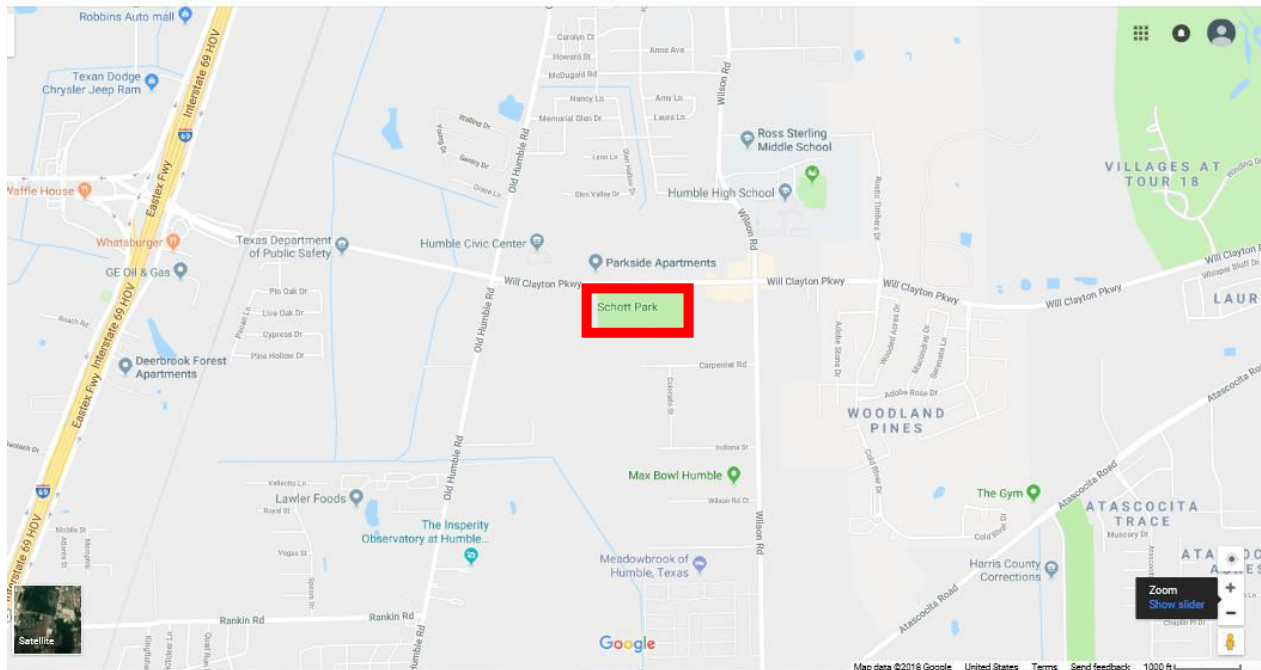

July 21, 2018, Pre-Worship: 11:30am-12:00pm; Bible Reading: 12:00pm-1:00pm

Directions to Schott Park (North Location)

Schott Park (across from Blue Bell Creameries)
 8510 Will Clayton Pkwy
 Humble, TX 77338
 Meeting Location: Pavilion

From Downtown & Galleria areas

Head North on US/Hwy 59 N going towards Humble
 Take the exit toward Bush Intercontinental Airport/Will Clayton Parkway
 Go 1.7 miles then turn Right onto Will Clayton Parkway
 Go 1.3 miles
Schott Park is on the right, directly across from Blue Bell Ice Cream Creameries

From the Kingwood area

Head North on US/Hwy 59 S going towards Houston
 Take the exit toward Bush Intercontinental Airport/Will Clayton Parkway
 Go 1.7 miles then left Right onto Will Clayton Parkway
 Go 1.3 miles
Schott Park is on the right, directly across from Blue Bell Ice Cream Creameries