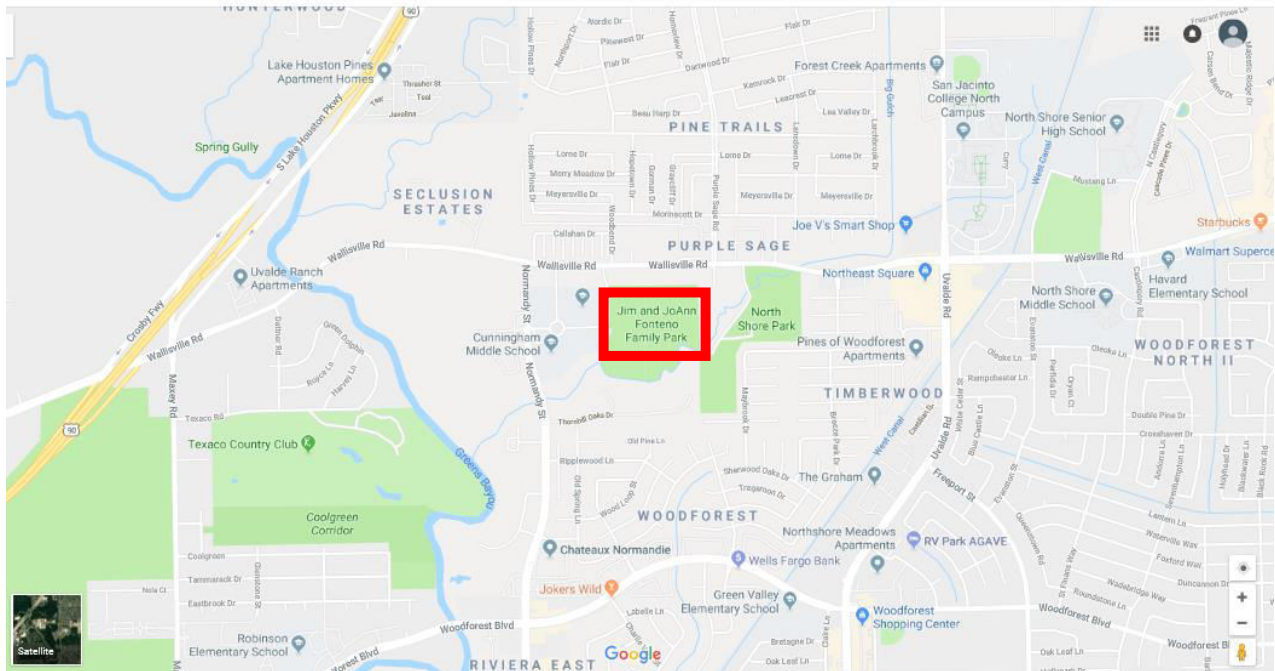

### Directions to Jim & Joann Fontenot Park (East Location)

Jim & Joann Fontenot Park  
 14350 1/2 Wallisville Road  
 Houston, TX 77049  
 Location: Pavilion

**From the Houston Downtown area**  
 Head East on I-10 East towards Beaumont  
 Go approx. 5-8 miles where I-10 E, 610 and Hwy 90 cross-intersect  
 Keep right at the fork to continue on US-90 E, follow signs for Liberty  
 Take the FM 526 N/Wallisville Rd. exit towards Maxey Rd.  
 Turn right onto Wallisville Rd.  
 Go 1.4 miles and turn Right (Same area as the Jim Fontenot Courthouse Building and the Northshore Rotary Pavilion)  
*Jim & Joann Fontenot Park is adjacent to the Jim Fontenot Courthouse Building on the right*

**From the Channelview and Baytown area**  
 Get on I-10 W  
 Take the exit 778 toward Farm to Market Rd/Normandy St./Federal Rd.  
 Turn Right onto Normandy St.  
 Go 2.4 miles then Right onto Wallisville Rd.  
 Go 0.2 miles and turn Right (Same area as the Jim Fontenot Courthouse Building and the Northshore Rotary Pavilion)  
*Jim & Joann Fontenot Park is adjacent to the Jim Fontenot Courthouse Building on the right*